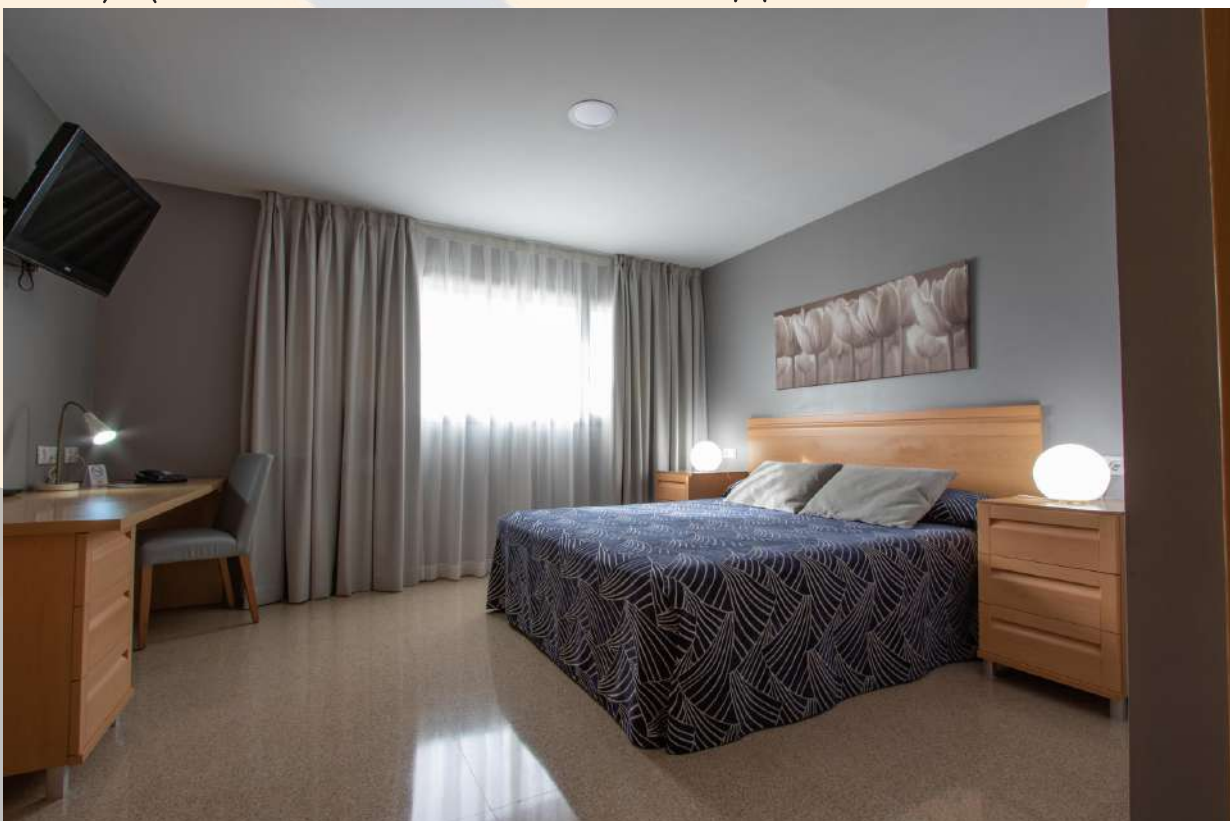

- Rooms of 25 square meters. 1.80 m double bed.
- Extra bed (on request). Individual bathroom.
- Hot / cold air conditioning.
- Office mini bar.
- Free WIFI.
- Telephone.

Wifi connection

Amenities

Desk

Hair Dry

TV

A/A

Nanny crib

Adjoining Rooms with Shared Office

Telephone

Wake up service